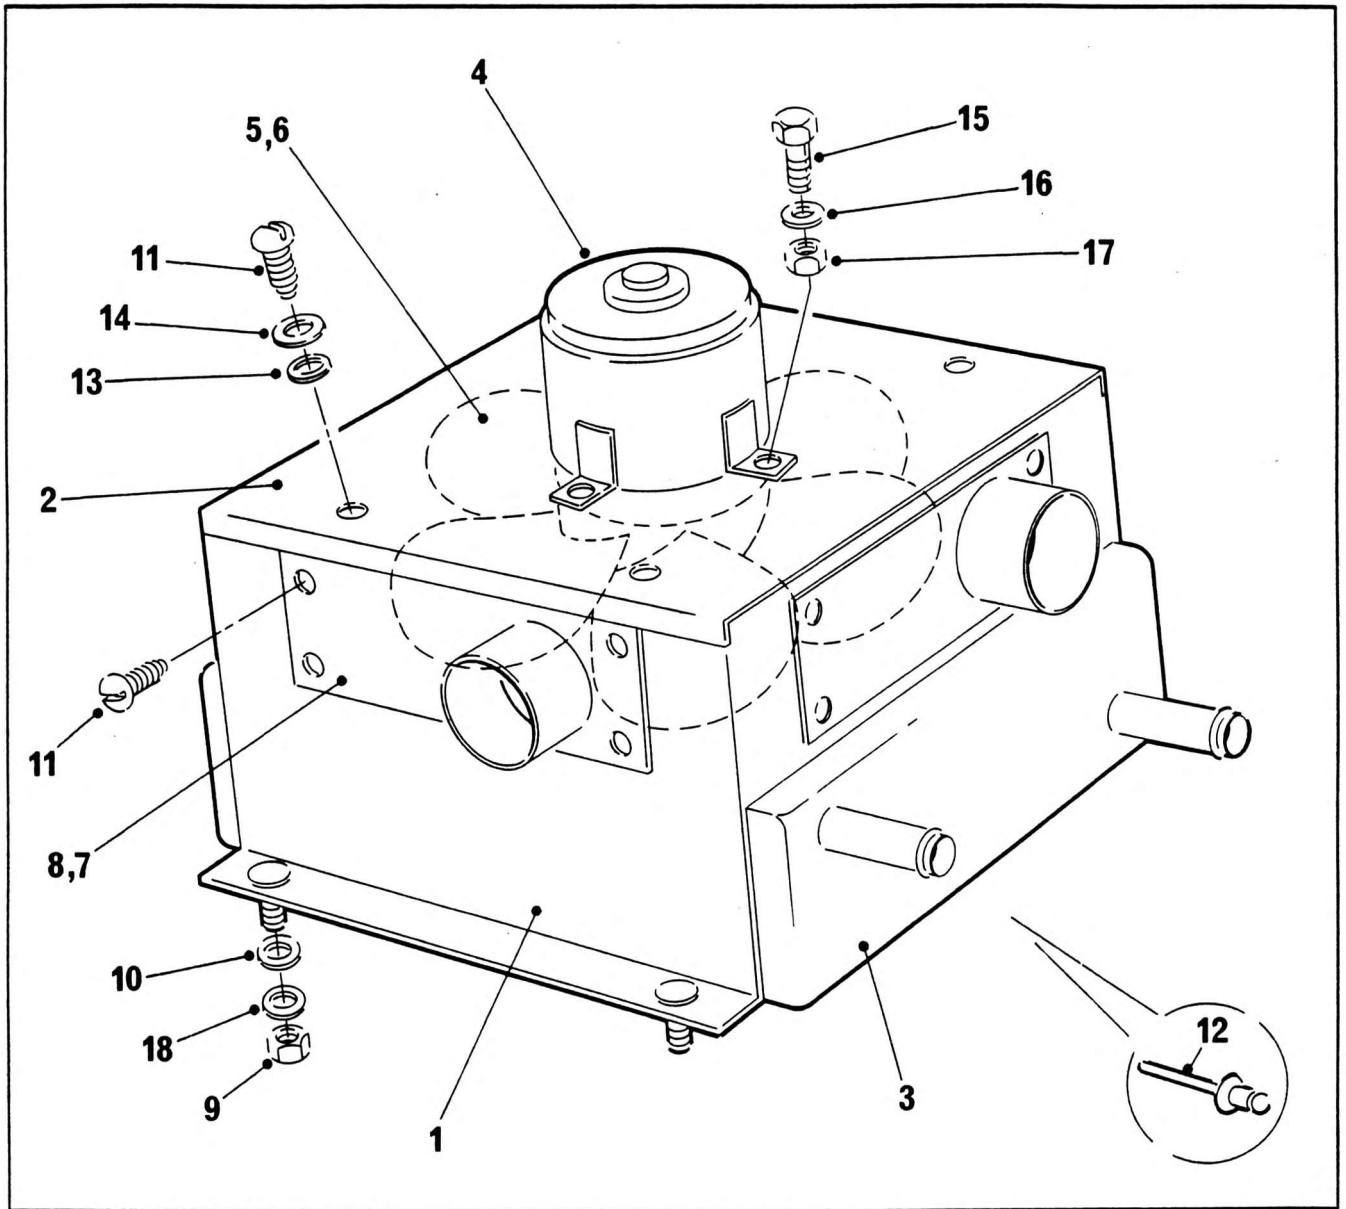

WATER CAB HEATER/DEMISTER

NO.	PART NO.	QTY.	DESCRIPTION	NO.	PART NO.	QTY.	DESCRIPTION
-	7-515-990115	1	Complete Assembly	16	7067801	3	Shakeproof Washer
1	9-515-101103	1	Lowered Flange Cab Case	17	7060101	3	2BA Nut
2	9-515-101104	1	Lid	18	7067203	4	Spring Washer
3	9-515-101105	1	Radiator $\frac{5}{8}$ " Pipes				
4	9-515-101106	1	Motor 24v				
5	8391599	1	Fan 5 Blade				
6	8391600	1	Fan Clip				
7	9-515-101107	2	Single Outlet 2"				
8	9-515-101108	2	Blanking Plate				
9	7069102	4	M6 Nut				
10	7066507	4	Plain Washer				
11	9-515-101109	12	Self Tapping Screw				
12	9-515-101110	8	Blind Rivet				
13	9-515-101111	4	Self Tapper Clip				
14	9-515-101112	4	Plain Washer				
15	9-515-101113	3	Screw				